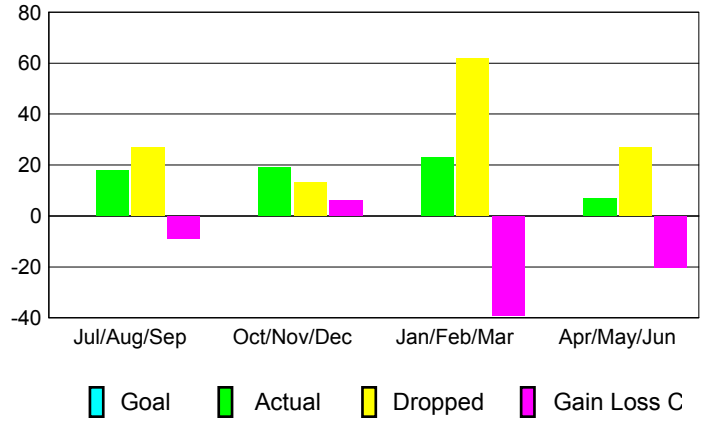

Membership Results 2012-2013
Goal, New, Dropped, Gain/Loss